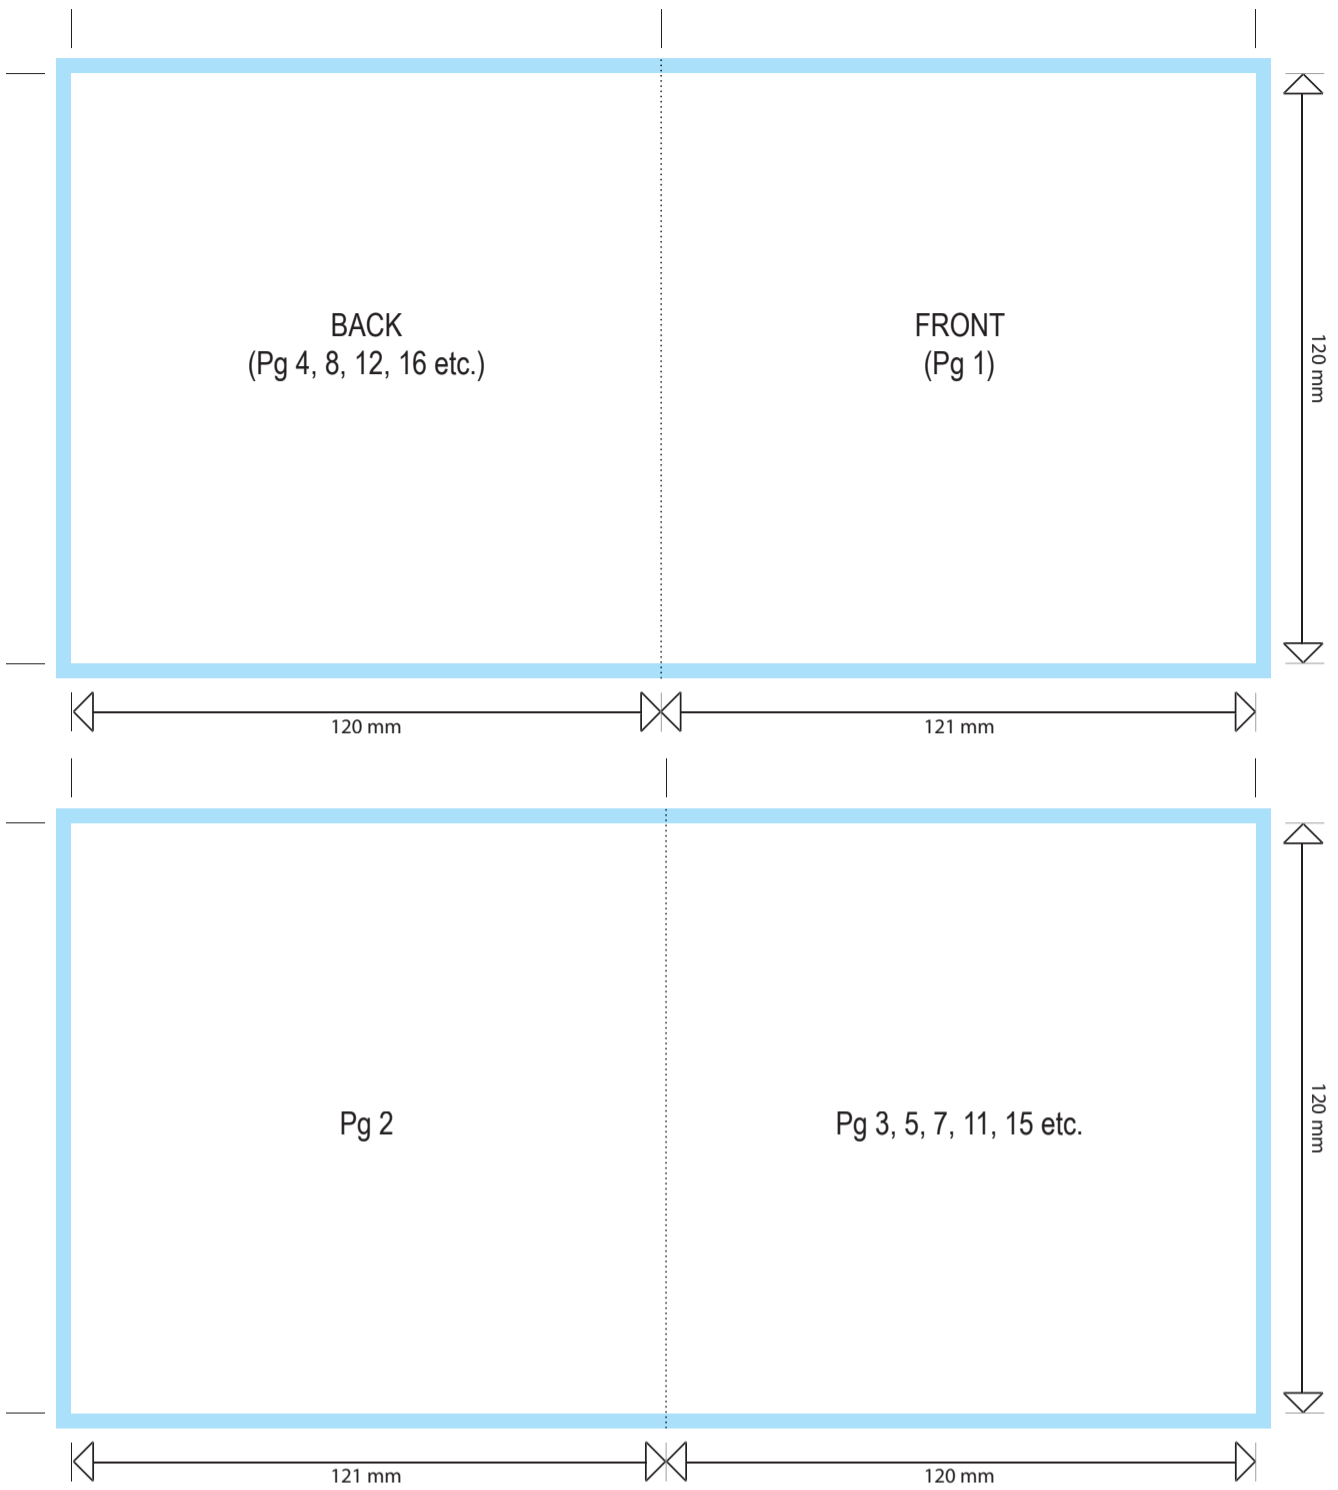

Compact Disc Booklet (for orders of 500+) with 4pgs or more

 = 3mm bleed area

TRAY INSERT TEMPLATE

 = 3mm bleed area

3mm bleed required for background colours or pictures that extend to the page edge.