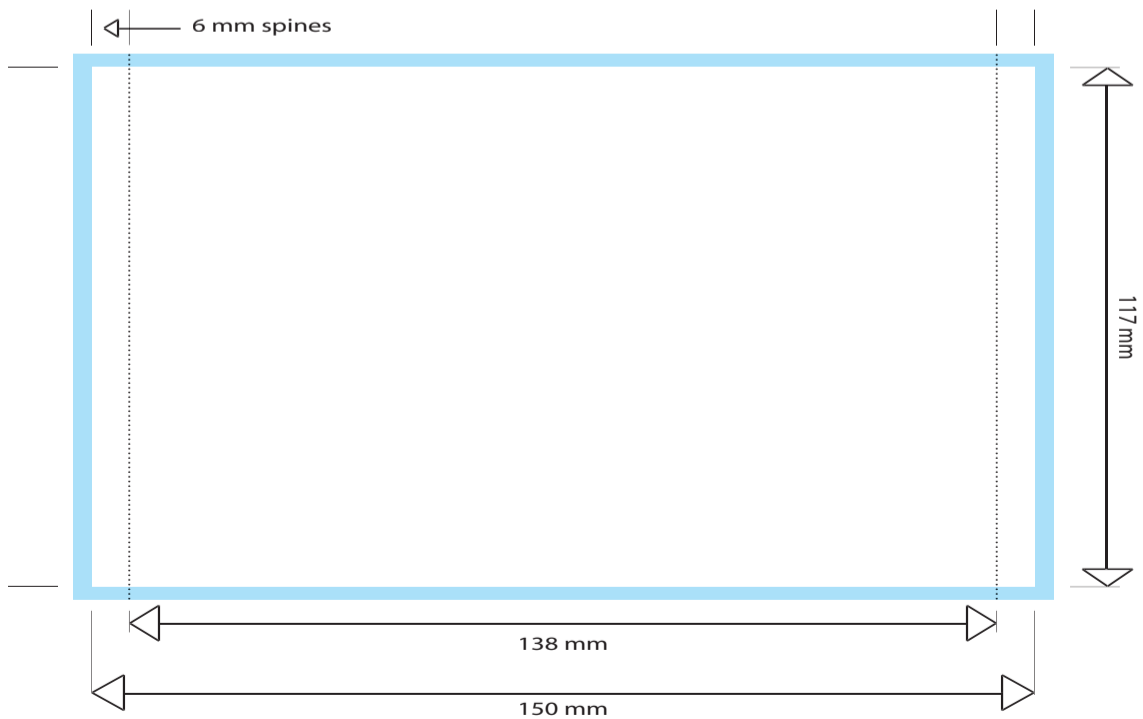

Compact Disc Booklet (for orders of 500+) with 4pgs or more

 = 3mm bleed area

TRAY INSERT TEMPLATE

 = 3mm bleed area

3mm bleed required for background colours or pictures that extend to the page edge.